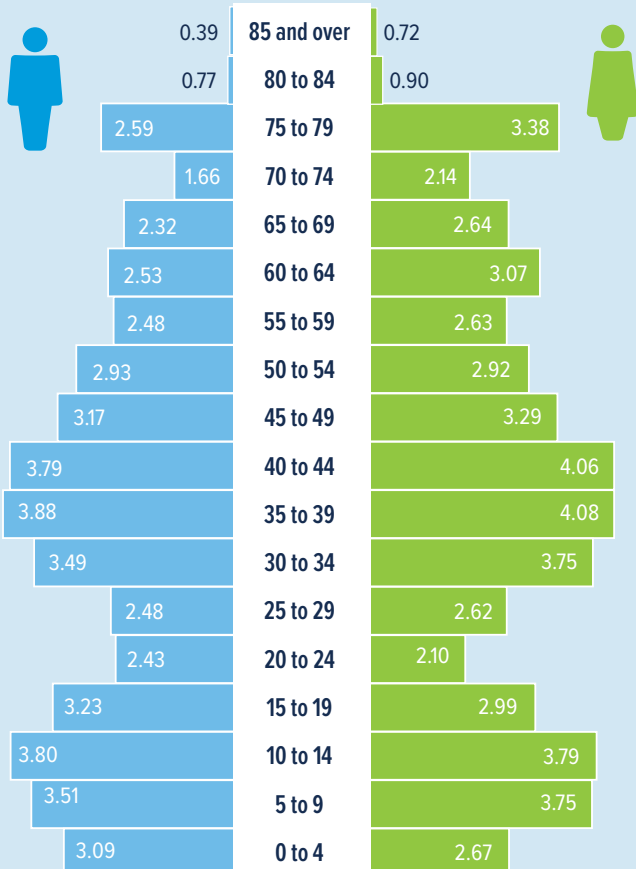

CENSUS 2023 HIGHLIGHTS

CURRENT
POPULATION
38,985

AVERAGE ANNUAL
POPULATION
GROWTH RATE
2013-2023
3.41%

HISTORICAL
POPULATION GROWTH
50 YEARS

AVERAGE AGE
**39.2
YEARS**

TOP 3 NEIGHBOURHOODS BY POPULATION

1. Harvest Ridge – 3,438 (8.82%) 2. Spruce Ridge – 3,398 (8.72%) 3. Aspenglen – 2,359 (6.05%)

GENDER

49.00% Female
46.58% Male
4.20% Prefer not to answer
0.22% Another category

LENGTH OF RESIDENCE IN SPRUCE GROVE

More than
5 years: 66.43%

HOUSING TYPES

60.97%
Single detached

15.46%
Semi-detached

6.12%
Row housing

12.81%
Multi-unit dwelling

POPULATION BY AGE AND GENDER (%)

Residents Whose Place of Work is in Spruce Grove

33.55%

ADULT EMPLOYMENT
57% EMPLOYED FULL-TIME
(30+ hours per week)

HOME OWNERSHIP

75.43%
Owned

EDUCATION